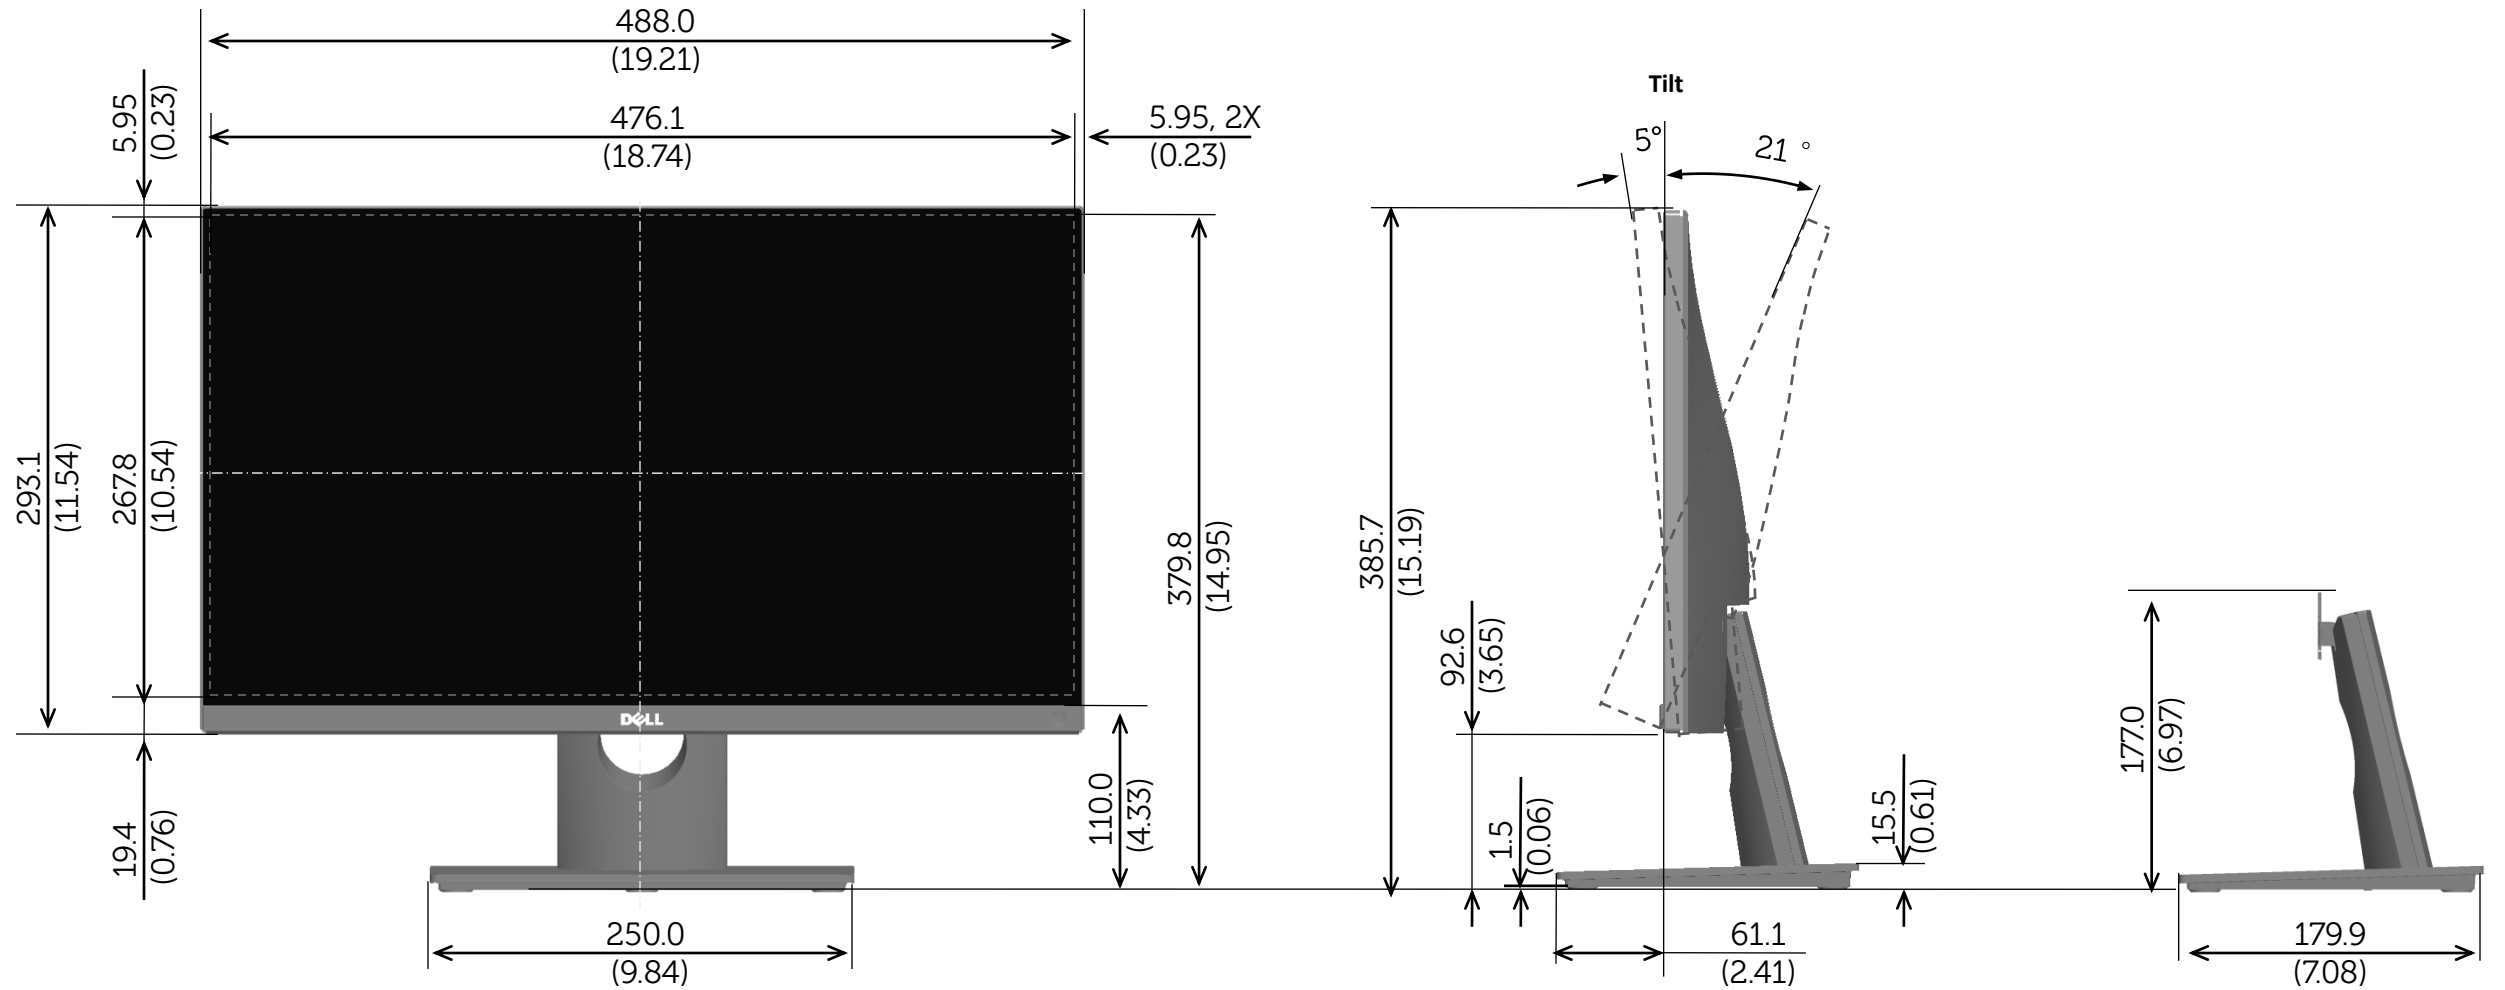

# S2216H Outline Dimension

Nominal Dimensions  
Unit: mm(inch)

Back view of Monitor without stand

# S2316H Outline Dimension

Nominal  
Dimensions  
Unit: mm(inch)

Back view of Monitor without stand